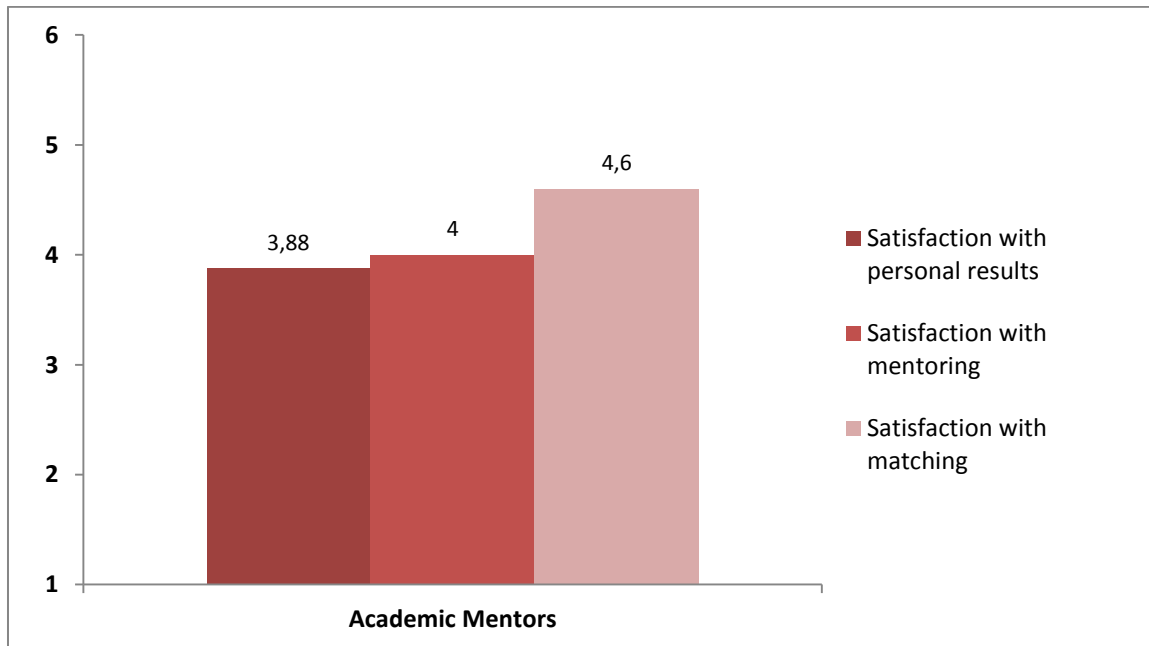

Evaluation academic Mentors 2017-2018

Figure 1. Mentoring-Project Overall Evaluation. Mean Values are displayed (Answer options: 1 [strongly disagree], 2 [disagree], 3 [somewhat disagree], 4 [somewhat agree], 5 [agree], 6 [strongly agree]).

Figure 2. Satisfaction of the academic Mentors with the "imos" Project. Mean Values are displayed (Answer options: 1 [strongly disagree], 2 [disagree], 3 [somewhat disagree], 4 [somewhat agree], 5 [agree], 6 [strongly agree]).¹