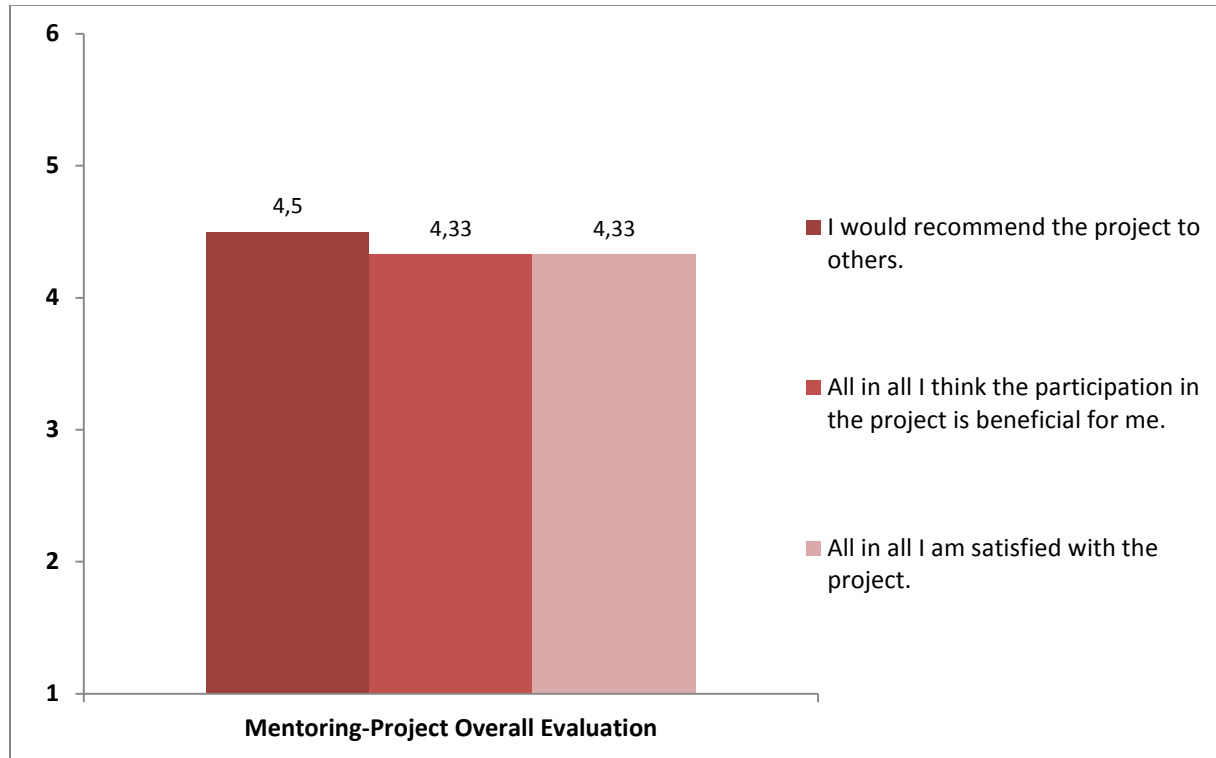

Evaluation academic Mentors 2017-2018

Figure 1. Mentoring-Project Overall Evaluation. Mean Values are displayed (Answer options: 1 [strongly disagree], 2 [disagree], 3 [somewhat disagree], 4 [somewhat agree], 5 [agree], 6 [strongly agree]).

Figure 2. Satisfaction of the academic Mentors with the "imos" Project. Mean Values are displayed (Answer options: 1 [strongly disagree], 2 [disagree], 3 [somewhat disagree], 4 [somewhat agree], 5 [agree], 6 [strongly agree]).¹